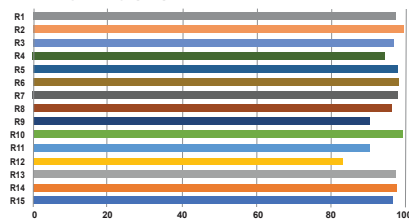

DAYLIGHT COLOR INDEX

ACCESSORIES

Head

LM-SPECTRUM-EIGHT-G2 LiteMat Spectrum 8 Head (2023)

Diffusion

LMA-EIGHT-DIFF-F LiteMat 8 Full Diffuser

LMA-EIGHT-DIFF-H LiteMat 8 Half Diffuser

LMA-EIGHT-DIFF-Q LiteMat 8 Quarter Diffuser

Skirt

LMA-EIGHT-SKIRT LiteMat 8 PolySkirt

Grids

LMA-EIGHT-LC-GRID LiteMat 8 Parasquare Louver

LMA-EIGHT-LC-PG30 LiteMat 8 Polygrid, 30°

LMA-EIGHT-LC-PG60 LiteMat 8 Polygrid, 60°

LMA-EIGHT-LC-PG90 LiteMat 8 Polygrid, 90°

LMA-EIGHT-LC-SNAPGRID40 LiteMat 8 Snapgrid 40 w/ Storage Bag

Dimmer

LD-SPECTRUM-ACDC200 LiteDimmer Spectrum AC/DC 200

LD-SPECTRUM-ACDC400 LiteDimmer Spectrum AC/DC 400

Cable

CA-PDX-EXT-25 PDX Extension Cable 25 ft (7.5 m)

CA-PDX-EXT-50 PDX Extension Cable 50 ft (15 m)

Mounting

LMA-LITEMOUNT LiteMount

LMA-LITEMOUNT-XL LiteMount, Extra Large

Bag

LMA-EIGHT-BAG LiteMat 8 Kit Bag