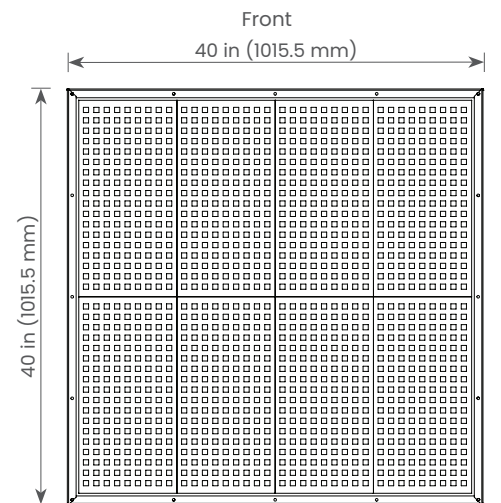

PRELIMINARY SPECIFICATIONS

Product Name: LiteMat Spectrum 8
Item Number: LM-SPECTRUM-EIGHT-G2
Model: 256-1
Beam Angle: 53° HPA
Input Voltage: 48V DC
Input Current: 8.64A
Total Power: 400W Nominal
Color Temperature Range: 2,000K to 11,000K
Tint Control: Full plus and minus green adjustment
Dimming Range: 0 to 100% Continuous (When paired with a compatible LiteGear Dimmer)
Colored Light: 6-color, wide gamut hue and saturation control
Estimated LED Lifetime: 50,000 hrs
Power & Data Connector: PDX
Pixels: 8 large format pixels
IP Rating: IP20
Max Operating Temp: 122°F (50°C)
Weight: 21.1 lbs (9.6 kg)
Color Rendition: CRI Average: >= 95
TLCI Average: >= 95
Total LED Quantity: 5,184
Dimensions: Height: 40 in. (1015.5 mm)
Width: 40 in. (1015.5 mm)
Depth: 1 in. (25.4 mm)
Mounting: kMount
Certifications: ETL, CE, UKCA, FCC (certification pending)