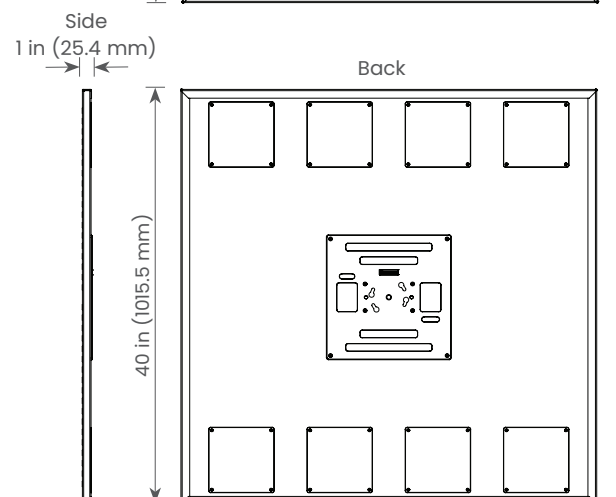

PRELIMINARY SPECIFICATIONS

Product Name: LiteMat Spectrum 8
Item Number: LM-SPECTRUM-EIGHT-G2
Model: 256-1
Beam Angle: 53° HPA
Input Voltage: 48V DC
Input Current: 8.64A
Total Power: 400W Nominal
Color Temperature Range: 2,000K to 11,000K
Tint Control: Full plus and minus green adjustment
Dimming Range: 0 to 100% Continuous (When paired with a compatible LiteGear Dimmer)
Colored Light: 6-color, wide gamut hue and saturation control
Estimated LED Lifetime: 50,000 hrs
Power & Data Connector: PDX
Pixels: 8 large format pixels
IP Rating: IP20
Max Operating Temp: 122°F (50°C)
Weight: 21.1 lbs (9.6 kg)
Color Rendition: CRI Average: >= 95
TLCI Average: >= 95
Total LED Quantity: 5,184
Dimensions: Height: 40 in. (1015.5 mm)
Width: 40 in. (1015.5 mm)
Depth: 1 in. (25.4 mm)
Mounting: kMount
Certifications: ETL, CE, UKCA, FCC (certification pending)