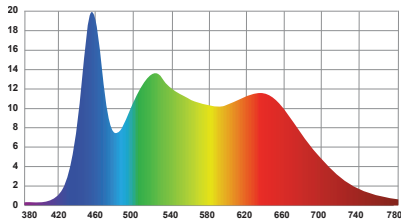

DAYLIGHT SPECTRAL GRAPH