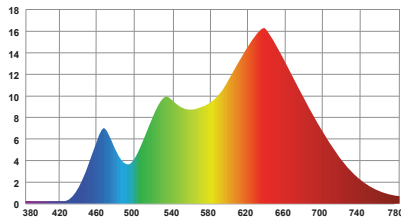

PHOTOMETRIC DATA

Diffusion	Color Temp.	3.3 ft, FC (spread, ft)	1 m, Lux (spread, m)	9.8 ft, FC (spread, ft)	3 m, Lux (spread, m)	16.4 ft, FC (spread, ft)	5 m, Lux (spread, m)	23 ft, FC (spread, ft)	7 m, Lux (spread, m)	29.5 ft, FC (spread, ft)	9 m, Lux (spread, m)	39.4 ft, FC (spread, m)	12 m, Lux (spread, m)
None	3200K	1,217 (8.8)	13,907 (2.7)	135 (26)	1,455 (7.9)	49 (43.5)	524 (13.3)	25 (61)	267 (18.6)	15 (78.3)	162 (23.9)	8 (104.6)	91 (31.9)
	5600K	1,354 (8.8)	14,579 (2.7)	150 (26)	1,620 (7.9)	54 (43.5)	583 (13.3)	28 (61)	298 (18.6)	17 (78.3)	180 (23.9)	9 (104.6)	101 (31.9)
Quarter	3200K	1,012 (7.3)	10,894 (2.2)	112 (21.8)	1,210 (6.6)	40 (36.4)	436 (11.1)	21 (51.1)	222 (15.6)	12 (65.5)	134 (20)	7 (87.5)	76 (26.7)
	5600K	1,127 (7.3)	12,136 (2.2)	125 (21.8)	1,348 (6.6)	45 (36.4)	485 (11.1)	23 (51.1)	248 (15.6)	14 (65.5)	150 (20)	8 (87.5)	84 (26.7)
Half	3200K	939 (7.3)	10,103 (2.2)	104 (21.8)	1,123 (6.6)	38 (36.4)	404 (11.1)	19 (51.1)	206 (15.6)	12 (65.5)	125 (20)	7 (87.5)	70 (26.7)
	5600K	1,047 (7.3)	11,275 (2.2)	116 (21.8)	1,253 (6.6)	42 (36.4)	451 (11.1)	21 (51.1)	230 (15.6)	13 (65.5)	139 (20)	7 (87.5)	78 (26.7)
Full	3200K	675 (7.6)	7,270 (2.3)	75 (22.5)	808 (6.9)	27 (37.7)	291 (11.5)	14 (52.9)	148 (16.1)	8 (67.9)	90 (20.7)	5 (90.6)	50 (27.6)
	5600K	754 (7.6)	8,111 (2.3)	84 (22.5)	901 (6.9)	30 (37.7)	324 (11.5)	15 (52.9)	166 (16.1)	9 (67.9)	100 (20.7)	5 (90.6)	56 (27.6)

TUNGSTEN SPECTRAL GRAPH