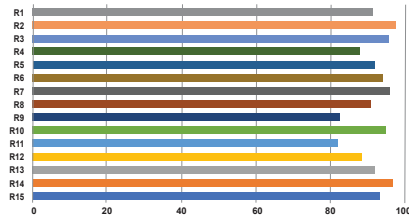

TUNGSTEN COLOR INDEX