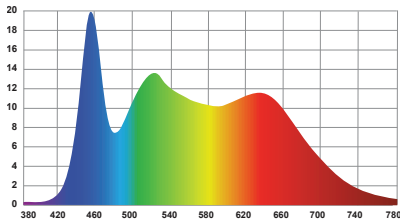

DAYLIGHT SPECTRAL GRAPH