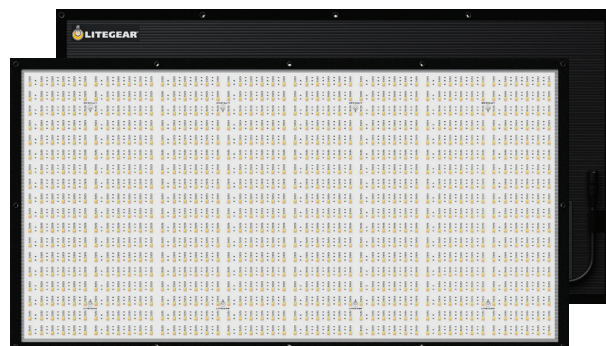

Designed to be rigid, lightweight, ultra-thin, and easy to rig, the versatile LiteMat Spectrum 4 is the go-to lighting solution for stage, studio, or location lighting setups. The evolution of the LiteMat Spectrum includes a more robust design in a feature-packed fixture that will meet your lighting needs now and into the future. Features included in the LiteMat Spectrum 4 include smoother low-end dimming, four mappable large format pixels, precision-calibrated electronics, and updateable pixel driver firmware.

**PRELIMINARY**  
SPECIFICATIONS

Product Name: LiteMat Spectrum 4
Item Number: LM-SPECTRUM-FOUR-G2
Model: 255-1
Beam Angle: 53° HPA
Input Voltage: 48V DC
Input Current: 4.16A
Total Power: 200W Nominal
Color Temperature Range: 2,000K to 11,000K
Tint Control: Full plus and minus green adjustment
Dimming Range: 0 to 100% Continuous (When paired with a compatible LiteGear Dimmer)
Colored Light: 6-color, wide gamut hue and saturation control
Estimated LED Lifetime: 50,000 hrs
Power & Data Connector: PDX
Pixels: 4 large format pixels
IP Rating: IP20
Max Operating Temp: 122°F (50°C)
Weight: 11.9 lbs (5.4 kg)
Color Rendition: CRI Average: >= 95 TLCI Average: >= 95
Total LED Quantity: 5,184
Dimensions: Height: 21.1 in. (536 mm) Width: 40 in. (1015.5 mm) Depth: 1 in. (25.4 mm)
Mounting: kMount
Certifications: ETL, CE, UKCA, FCC (certification pending)