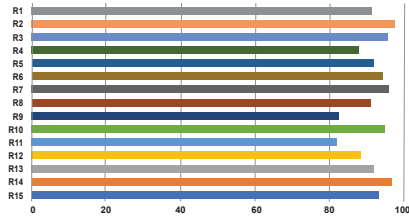

TUNGSTEN COLOR INDEX