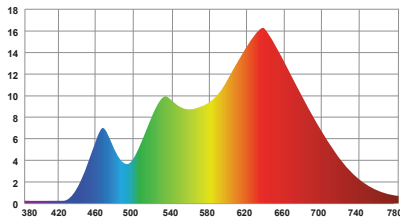

PHOTOMETRIC DATA

Diffusion	Color Temp.	3.3 ft, FC (spread, ft)	1 m, Lux (spread, m)	9.8 ft, FC (spread, ft)	3 m, Lux (spread, m)	16.4 ft, FC (spread, ft)	5 m, Lux (spread, m)	23 ft, FC (spread, ft)	7 m, Lux (spread, m)	29.5 ft, FC (spread, ft)	9 m, Lux (spread, m)	39.4 ft, FC (spread, m)	12 m, Lux (spread, m)
None	3200K	698 (8.8)	7,510 (2.7)	78 (26)	834 (7.9)	28 (43.5)	300 (13.3)	14 (61)	153 (18.6)	9 (78.3)	93 (23.9)	5 (104.6)	52 (31.9)
	5600K	699 (8.8)	7,510 (2.7)	78 (26)	834 (7.9)	28 (43.5)	300 (13.3)	14 (61)	153 (18.6)	9 (78.3)	93 (23.9)	5 (104.6)	52 (31.9)
Quarter	3200K	541 (7.6)	5,818 (2.3)	60 (22.5)	646 (6.9)	22 (37.7)	233 (11.5)	11 (52.9)	119 (16.1)	7 (67.9)	72 (20.7)	4 (90.6)	40 (27.6)
	5600K	574 (7.6)	6,178 (2.3)	64 (22.5)	686 (6.9)	23 (37.7)	247 (11.5)	12 (52.9)	126 (16.1)	7 (67.9)	76 (20.7)	4 (90.6)	43 (27.6)
Half	3200K	452 (7.3)	4,866 (7.3)	50 (21.8)	541 (6.6)	18 (36.4)	195 (11.1)	9 (51.1)	99 (15.6)	6 (65.5)	60 (20)	3 (87.5)	34 (26.7)
	5600K	481 (7.3)	5,177 (7.3)	53 (21.8)	575 (6.6)	19 (36.4)	207 (11.1)	10 (51.1)	106 (15.6)	6 (65.5)	64 (20)	3 (87.5)	36 (26.7)
Full	3200K	314 (7.9)	3,384 (2.4)	35 (23.4)	376 (7.1)	13 (39.1)	135 (11.9)	6 (54.8)	69 (16.7)	4 (70.3)	42 (21.4)	2 (93.9)	24 (28.6)
	5600K	351 (7.9)	3,775 (2.4)	39 (23.4)	419 (7.1)	14 (39.1)	151 (11.9)	7 (54.8)	77 (16.7)	4 (70.3)	47 (21.4)	2 (93.9)	26 (28.6)

TUNGSTEN SPECTRAL GRAPH