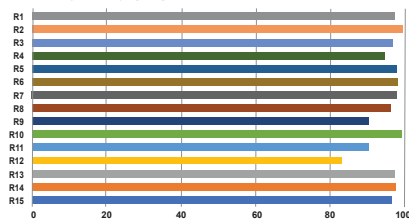

DAYLIGHT COLOR INDEX

ACCESSORIES

Head

LMA-SPECTRUM-FOUR-G2   LiteMat Spectrum 4 Head (2023)

Diffusion

LMA-FOUR-DIFF-F   LiteMat 4 Full Diffuser

LMA-FOUR-DIFF-H   LiteMat 4 Half Diffuser

LMA-FOUR-DIFF-Q   LiteMat 4 Quarter Diffuser

Skirt

LMA-FOUR-SKIRT   LiteMat 4 PolySkirt

Grids

LMA-FOUR-LC-GRID   LiteMat 4 Parasquare Louver

LMA-FOUR-LC-PG30   LiteMat 4 Polygrid, 30°

LMA-FOUR-LC-PG60   LiteMat 4 Polygrid, 60°

LMA-FOUR-LC-PG90   LiteMat 4 Polygrid, 90°

LMA-FOUR-LC-SNAPGRID40   LiteMat 4 Snapgrid 40 w/ Storage Bag

Dimmer

LD-SPECTRUM-ACDC200   LiteDimmer Spectrum AC/DC 200

LD-SPECTRUM-ACDC400   LiteDimmer Spectrum AC/DC 400

Cable

CA-PDX-EXT-25   PDX Extension Cable 25 ft (7.5 m)

CA-PDX-EXT-50   PDX Extension Cable 50 ft (15 m)

Mounting

LMA-LITEMOUNT   LiteMount

LMA-LITEMOUNT-XL   LiteMount, Extra Large

Bag

LMA-FOUR-BAG   LiteMat 4 Kit Bag