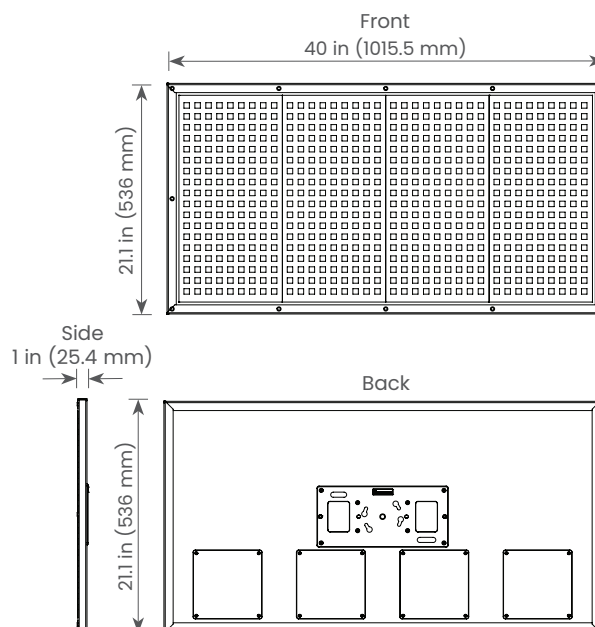

**PRELIMINARY**  
SPECIFICATIONS

Product Name: LiteMat Spectrum 4
Item Number: LM-SPECTRUM-FOUR-G2
Model: 255-1
Beam Angle: 53° HPA
Input Voltage: 48V DC
Input Current: 4.16A
Total Power: 200W Nominal
Color Temperature Range: 2,000K to 11,000K
Tint Control: Full plus and minus green adjustment
Dimming Range: 0 to 100% Continuous (When paired with a compatible LiteGear Dimmer)
Colored Light: 6-color, wide gamut hue and saturation control
Estimated LED Lifetime: 50,000 hrs
Power & Data Connector: PDX
Pixels: 4 large format pixels
IP Rating: IP20
Max Operating Temp: 122°F (50°C)
Weight: 11.9 lbs (5.4 kg)
Color Rendition: CRI Average: >= 95 TLCI Average: >= 95
Total LED Quantity: 5,184
Dimensions: Height: 21.1 in. (536 mm) Width: 40 in. (1015.5 mm) Depth: 1 in. (25.4 mm)
Mounting: kMount
Certifications: ETL, CE, UKCA, FCC (certification pending)