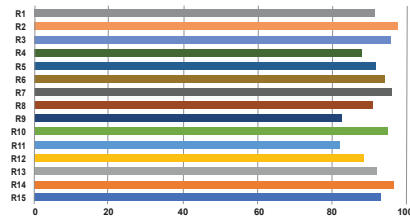

TUNGSTEN COLOR INDEX