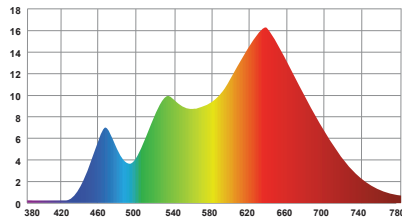

PHOTOMETRIC DATA

Diffusion	Color Temp.	3.3 ft, FC (spread, ft)	1 m, Lux (spread, m)	9.8 ft, FC (spread, ft)	3 m, Lux (spread, m)	16.4 ft, FC (spread, ft)	5 m, Lux (spread, m)	23 ft, FC (spread, ft)	7 m, Lux (spread, m)	29.5 ft, FC (spread, ft)	9 m, Lux (spread, m)	39.4 ft, FC (spread, ft)	12 m, Lux (spread, m)
None	3200K	498 (8.8)	5,357 (2.7)	55 (26)	595 (7.9)	20 (43.5)	214 (13.3)	10 (61)	109 (18.6)	6 (78.3)	66 (23.9)	3 (104.6)	37 (31.9)
	5600K	553 (8.8)	5,948 (2.7)	61 (26)	661 (7.9)	22 (43.5)	238 (13.3)	11 (61)	121 (18.6)	73 (78.3)	93 (23.9)	41 (104.6)	52 (31.9)
Quarter	3200K	413 (6.4)	4,446 (1.9)	46 (18.9)	494 (5.8)	17 (31.7)	178 (9.7)	8 (44.4)	91 (13.5)	5 (57)	55 (17.4)	3 (76.1)	31 (23.2)
	5600K	459 (6.4)	4,936 (1.9)	51 (18.9)	548 (5.8)	18 (31.7)	197 (9.7)	9 (44.4)	101 (13.5)	6 (57)	61 (17.4)	3 (76.1)	34 (23.2)
Half	3200K	335 (7.1)	3,605 (2.2)	37 (21)	401 (6.4)	13 (35.2)	144 (10.7)	7 (49.3)	74 (15.0)	4 (63.3)	45 (19.3)	2 (84.5)	25 (25.8)
	5600K	374 (7.1)	4,025 (2.2)	42 (21)	447 (6.4)	15 (35.2)	161 (10.7)	8 (49.3)	82 (15.0)	5 (63.3)	50 (19.3)	3 (84.5)	28 (25.8)
Full	3200K	304 (7.1)	3,274 (2.2)	34 (21)	364 (6.4)	12 (35.2)	131 (10.7)	6 (49.3)	67 (15.0)	4 (63.3)	40 (19.3)	2 (84.5)	23 (25.8)
	5600K	340 (7.1)	3,655 (2.2)	38 (21)	406 (6.4)	14 (35.2)	146 (10.7)	7 (49.3)	75 (15.0)	4 (63.3)	45 (19.3)	2 (84.5)	25 (25.8)

TUNGSTEN SPECTRAL GRAPH