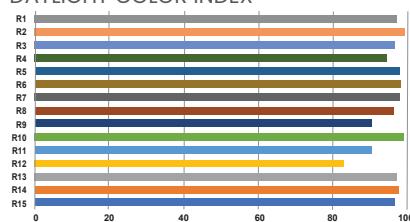

DAYLIGHT COLOR INDEX

ACCESSORIES

Head

LM-SPECTRUM-THREE-G2 LiteMat Spectrum 3 Head (2023)

Diffusion

LMA-THREE-DIFF-F LiteMat 3 Full Diffuser

LMA-THREE-DIFF-H LiteMat 3 Half Diffuser

LMA-THREE-DIFF-Q LiteMat 3 Quarter Diffuser

Skirt

LMATHREE-SKIRT LiteMat 3 PolySkirt

Grids

LMA-THREE-LC-GRID LiteMat 3 Parasquare Louver

LMA-THREE-LC-PG30 LiteMat 3 Polygrid, 30°

LMA-THREE-LC-PG60 LiteMat 3 Polygrid, 60°

LMA-THREE-LC-PG90 LiteMat 3 Polygrid, 90°

LMA-THREE-LC-SNAPGRID40 LiteMat 3 Snapgrid 40 w/ Storage Bag

Dimmer

LD-SPECTRUM-ACDC200 LiteDimmer Spectrum AC/DC 200

LD-SPECTRUM-ACDC400 LiteDimmer Spectrum AC/DC 400

Cable

CA-PDX-EXT-25 PDX Extension Cable 25 ft (7.5 m)

CA-PDX-EXT-50 PDX Extension Cable 50 ft (15 m)

Mounting

LMA-LITEMOUNT LiteMount

LMA-LITEMOUNT-XL LiteMount, Extra Large

Bag

LMA-THREE-BAG LiteMat 3 Kit Bag