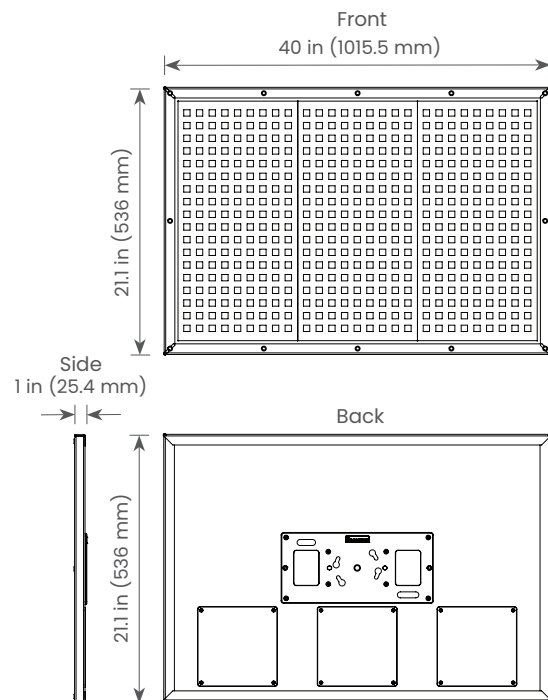

**PRELIMINARY**  
SPECIFICATIONS

Product Name: LiteMat Spectrum 3
Item Number: LM-SPECTRUM-THREE-G2
Model: 254-1
Beam Angle: 55° HPA
Input Voltage: 48V DC
Input Current: 3.13A
Total Power: 150W Nominal
Color Temperature Range: 2,000K to 11,000K
Tint Control: Full plus and minus green adjustment
Dimming Range: 0 to 100% Continuous (When paired with a compatible LiteGear Dimmer)
Colored Light: 6-color, wide gamut hue and saturation control
Estimated LED Lifetime: 50,000 hrs
Power & Data Connector: PDX
Pixels: 3 large format pixels
IP Rating: IP20
Max Operating Temp: 122°F (50°C)
Weight: 9.4 lbs (4.3 kg)
Color Rendition: CRI Average: >= 95
TLCI Average: >= 95
Total LED Quantity: 3888
Dimensions: Height: 21.1 in. (536 mm)
Width: 30.5 in. (775.7 mm)
Depth: 1 in. (25.4 mm)
Mounting: kMount
Certifications: ETL, CE, UKCA, FCC (certification pending)