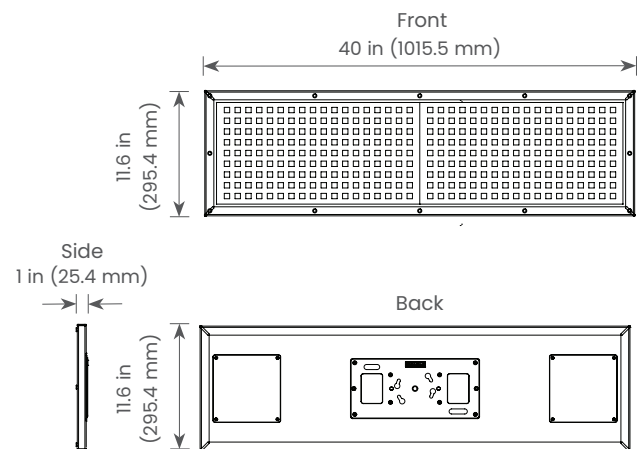

PRELIMINARY
SPECIFICATIONS

Product Name: LiteMat Spectrum 2L
Item Number: LM-SPECTRUM-TWO-L-G2
Model: 253-1
Beam Angle: 55° HPA
Input Voltage: 48V DC
Input Current: 2.08A
Total Power: 100W Nominal
Color Temperature Range: 2,000K to 11,000K
Tint Control: Full plus and minus green adjustment
Dimming Range: 0 to 100% Continuous (When paired with a compatible LiteGear Dimmer)
Colored Light: 6-color, wide gamut hue and saturation control
Estimated LED Lifetime: 50,000 hrs
Power & Data Connector: PDX
Pixels: 2 large format pixels
IP Rating: IP20
Max Operating Temp: 122°F (50°C)
Weight: 7.53 lbs (3.4 kg)
Color Rendition: CRI Average: >= 95 TLCI Average: >= 95
Total LED Quantity: 2,592
Dimensions: Height: 11.6 in. (295.4 mm) Width: 40 in. (1016 mm) Depth: 1 in. (25.4 mm)
Mounting: kMount
Certifications: ETL, CE, UKCA, FCC (certification pending)