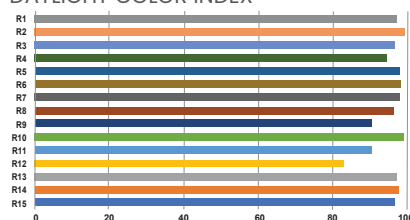

DAYLIGHT COLOR INDEX

ACCESSORIES

Head

LM-SPECTRUM-TWO-L-G2 LiteMat Spectrum 2L Head (2023)

Diffusion

LMA-TWO-L-DIFF-F LiteMat 2L Full Diffuser

LMA-TWO-L-DIFF-H LiteMat 2L Half Diffuser

LMA-TWO-L-DIFF-Q LiteMat 2L Quarter Diffuser

Skirt

LMA-TWO-L-SKIRT LiteMat 2L PolySkirt

Grids

LMA-TWO-L-LC-GRID LiteMat 2L Parasquare Louver

LMA-TWO-L-LC-PG30 LiteMat 2L Polygrid, 30°

LMA-TWO-L-LC-PG60 LiteMat 2L Polygrid, 60°

LMA-TWO-L-LC-PG90 LiteMat 2L Polygrid, 90°

LMA-TWO-L-LC-SNAPGRID40 LiteMat 2L Snapgrid 40 w/ Storage Bag

Dimmer

LD-SPECTRUM-ACDC200 LiteDimmer Spectrum AC/DC 200

LD-SPECTRUM-ACDC400 LiteDimmer Spectrum AC/DC 400

Cable

CA-PDX-EXT-25 PDX Extension Cable 25 ft (7.5 m)

CA-PDX-EXT-50 PDX Extension Cable 50 ft (15 m)

Mounting

LMA-LITEMOUNT LiteMount

LMA-LITEMOUNT-XL LiteMount, Extra Large

Bag

LMA-TWO-L-BAG LiteMat 2L Kit Bag