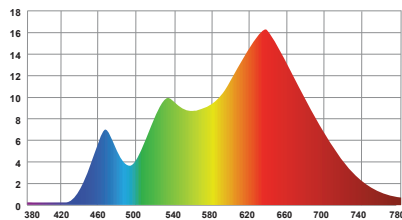

PHOTOMETRIC DATA

Diffusion	Color Temp.	3.3 ft, FC (spread, ft)	1 m, Lux (spread, m)	9.8 ft, FC (spread, ft)	3 m, Lux (spread, m)	16.4 ft, FC (spread, ft)	5 m, Lux (spread, m)	23 ft, FC (spread, ft)	7 m, Lux (spread, m)	29.5 ft, FC (spread, ft)	9 m, Lux (spread, m)	39.4 ft, FC (spread, ft)	12 m, Lux (spread, m)
None	3200K	324 (9.1)	3,485 (2.8)	36 (27)	387 (8.2)	13 (45.1)	139 (13.8)	7 (63.3)	71 (19.3)	4 (81.2)	43 (24.8)	2 (108.5)	24 (33.1)
	5600K	354 (9.1)	3,815 (2.8)	39 (27)	424 (8.2)	14 (45.1)	153 (13.8)	7 (63.3)	78 (19.3)	4 (81.2)	47 (24.8)	2 (108.5)	26 (33.1)
Quarter	3200K	245 (6.6)	2,633 (2)	27 (19.6)	293 (6)	10 (32.8)	105 (10)	5 (46)	54 (14)	3 (59)	33 (18)	2 (78.8)	20 (24)
	5600K	268 (6.6)	2,884 (2)	30 (19.6)	329 (6)	11 (32.8)	115 (10)	5 (46)	59 (14)	3 (59)	36 (18)	2 (78.8)	17 (24)
Half	3200K	227 (7.3)	2,443 (2.2)	25 (21.8)	271 (6.6)	9 (36.4)	98 (11.1)	5 (51.1)	50 (15.6)	3 (65.5)	30 (20)	2 (87.5)	17 (26.7)
	5600K	248 (7.3)	2,674 (2.2)	28 (21.8)	297 (6.6)	10 (36.4)	107 (11.1)	5 (51.1)	55 (15.6)	3 (65.5)	33 (20)	2 (87.5)	19 (26.7)
Full	3200K	151 (7.9)	1,622 (2.4)	17 (23.4)	180 (7.1)	6 (39.1)	65 (11.9)	3 (54.8)	33 (16.7)	2 (70.3)	20 (21.4)	1 (93.9)	11 (28.6)
	5600K	166 (7.9)	1,782 (2.4)	18 (23.4)	198 (7.1)	7 (39.1)	71 (11.9)	3 (54.8)	36 (16.7)	2 (70.3)	22 (21.4)	1 (93.9)	12 (28.6)

TUNGSTEN SPECTRAL GRAPH