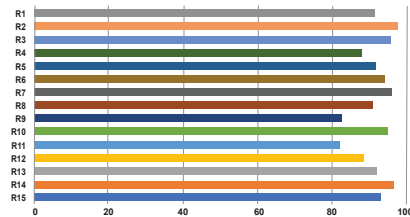

TUNGSTEN COLOR INDEX