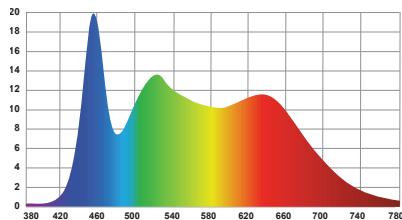

DAYLIGHT SPECTRAL GRAPH