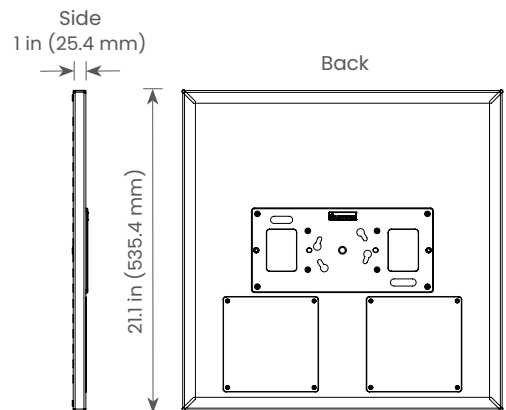

Designed to be rigid, lightweight, ultra-thin, and easy to rig, the versatile LiteMat Spectrum 2 is the go-to lighting solution for stage, studio, or location lighting setups. The evolution of the LiteMat Spectrum includes a more robust design in a feature-packed fixture that will meet your lighting needs now and into the future. Features included in the LiteMat Spectrum 2 include smoother low-end dimming, two mappable large format pixels, precision-calibrated electronics, and updateable pixel driver firmware.

PRELIMINARY
SPECIFICATIONS

| |
|---|
| Product Name: LiteMat Spectrum 2 |
| Item Number: LM-SPECTRUM-TWO-G2 |
| Model: 252-1 |
| Beam Angle: 56° HPA |
| Input Voltage: 48V DC |
| Input Current: 2.08A |
| Total Power: 100W Nominal |
| Color Temperature Range: 2,000K to 11,000K |
| Tint Control: Full plus and minus green adjustment |
| Dimming Range: 0 to 100% Continuous (When paired with a compatible LiteGear Dimmer) |
| Colored Light: 6-color, wide gamut hue and saturation control |
| Estimated LED Lifetime: 50,000 hrs |
| Power & Data Connector: PDX |
| Pixels: 2 large format pixels |
| IP Rating: IP20 |
| Max Operating Temp: 122°F (50°C) |
| Weight: 7.19 lbs (3.3 kg) |
| Color Rendition: CRI Average: >= 95 TLCI Average: >= 95 |
| Total LED Quantity: 2,592 |
| Dimensions: Height: 21.1 in. (535.4 mm) Width: 21.1 in. (535.4 mm) Depth: 1 in. (25.4 mm) |
| Mounting: kMount |
| Certifications: ETL, CE, UKCA, FCC (certification pending) |