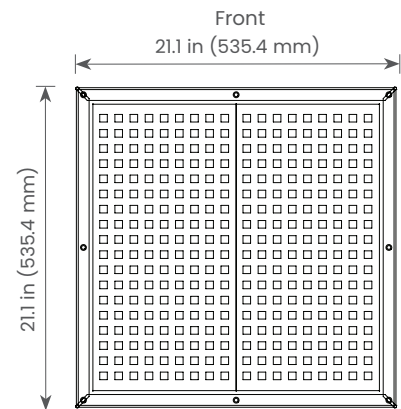

PHOTOMETRIC DATA

| Diffusion | Color Temp. | 3.3 ft, FC (spread, ft) | 1 m, Lux (spread, m) | 9.8 ft, FC (spread, ft) | 3 m, Lux (spread, m) | 16.4 ft, FC (spread, ft) | 5 m, Lux (spread, m) | 23 ft, FC (spread, ft) | 7 m, Lux (spread, m) | 29.5 ft, FC (spread, ft) | 9 m, Lux (spread, m) | 39.4 ft, FC (spread, ft) | 12 m, Lux (spread, m) |
|-----------|-------------|-------------------------|----------------------|-------------------------|----------------------|--------------------------|----------------------|------------------------|----------------------|--------------------------|----------------------|--------------------------|-----------------------|
| None | 3200K | 326 (8.8) | 3,505 (2.7) | 36 (26) | 389 (7.9) | 13 (43.5) | 140 (13.3) | 7 (61) | 72 (18.6) | 4 (78.3) | 43 (23.9) | 2 (104.6) | 24 (31.9) |
| | 5600K | 353 (8.4) | 3,805 (2.8) | 39 (25.1) | 423 (8.2) | 14 (42) | 152 (13.8) | 7 (58.9) | 78 (19.3) | 4 (75.5) | 47 (24.8) | 2 (100.9) | 26 (30.7) |
| Quarter | 3200K | 261 (7.1) | 2,814 (2.2) | 29 (21) | 313 (6.4) | 10 (35.2) | 113 (10.7) | 5 (49.3) | 57 (15) | 3 (63.3) | 35 (19.3) | 2 (84.5) | 20 (25.8) |
| | 5600K | 286 (7.1) | 3,074 (2.2) | 32 (21) | 342 (6.4) | 11 (35.2) | 123 (10.7) | 6 (49.3) | 63 (15) | 4 (63.3) | 38 (19.3) | 2 (84.5) | 21 (25.8) |
| Half | 3200K | 244 (7.1) | 2,623 (2.2) | 27 (21) | 291 (6.6) | 10 (35.2) | 105 (11.1) | 5 (49.3) | 54 (15.6) | 3 (63.3) | 32 (20) | 2 (84.5) | 18 (25.8) |
| | 5600K | 265 (7.1) | 2,854 (2.2) | 29 (21) | 317 (6.6) | 11 (35.2) | 114 (11.1) | 5 (49.3) | 58 (15.6) | 2 (63.3) | 35 (20) | 1 (84.5) | 20 (25.8) |
| Full | 3200K | 168 (7.3) | 1,812 (2.2) | 19 (21.8) | 201 (6.6) | 7 (36.4) | 72 (11.1) | 3 (51.1) | 37 (15.6) | 2 (65.5) | 22 (20) | 1 (87.5) | 13 (26.7) |
| | 5600K | 183 (7.3) | 1,973 (2.2) | 20 (21.8) | 219 (6.6) | 7 (36.4) | 79 (11.1) | 4 (51.1) | 40 (15.6) | 2 (65.5) | 24 (20) | 1 (87.5) | 14 (26.7) |