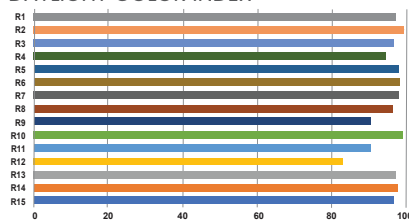

DAYLIGHT COLOR INDEX

ACCESSORIES

Head

LMA-SPECTRUM-TWO-G2 LiteMat Spectrum 2 Head (2023)

Diffusion

LMA-TWO-DIFF-F LiteMat 2 Full Diffuser

LMA-TWO-DIFF-H LiteMat 2 Half Diffuser

LMA-TWO-DIFF-Q LiteMat 2 Quarter Diffuser

Skirt

LMA-TWO-SKIRT LiteMat 2 PolySkirt

Grids

LMA-TWO-LC-GRID LiteMat 2 Parasquare Louver

LMA-TWO-LC-PG30 LiteMat 2 Polygrid, 30°

LMA-TWO-LC-PG60 LiteMat 2 Polygrid, 60°

LMA-TWO-LC-PG90 LiteMat 2 Polygrid, 90°

LMA-TWO-LC-SNAPGRID40 LiteMat 2 Snapgrid 40 w/ Storage Bag

Dimmer

LD-SPECTRUM-ACDC200 LiteDimmer Spectrum AC/DC 200

LD-SPECTRUM-ACDC400 LiteDimmer Spectrum AC/DC 400

Cable

CA-PDX-EXT-25 PDX Extension Cable 25 ft (7.5 m)

CA-PDX-EXT-50 PDX Extension Cable 50 ft (15 m)

Mounting

LMA-LITEMOUNT LiteMount

LMA-LITEMOUNT-XL LiteMount, Extra Large

Bag

LMA-TWO-BAG LiteMat 2 Kit Bag