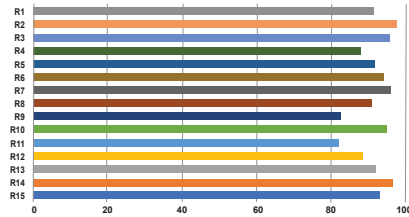

TUNGSTEN COLOR INDEX