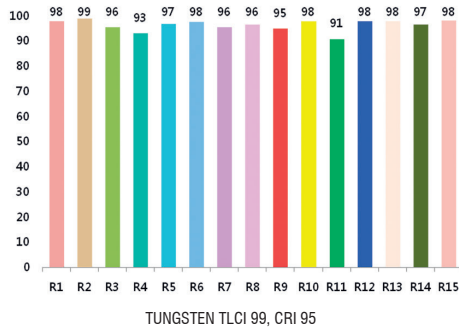

SUMOSPACE

BRIGHTER LIGHTER BETTER

You asked for a bi-color fixture with the output of a 6K space light and the power consumption of an LED, for vibrant color rendition that needs no adjustment or filtering, for entirely passive cooling without fans, for interchangeable optics for incredible output and beam control, and for a light and durable construction under 5.5 Kg. With the SUMOSPACE we invite you to re-imagine with us the concept of studio overhead lighting.

SUMOLIGHT
MADE IN GERMANY

TECHNICAL SPECIFICATIONS

- Powerful Output up to 13,500 Lux [1,254 fc] at 3 m [10 ft]
- Bi-Color, Smooth and Accurate Color Adjustment 3,000-6,000 K
- Ultra High Color Rendition TLCI 99, CRI 95
- Interchangeable Optics for 30°, 60°, 120° Beam Angle
- 0-100% Dimming Range
- Flicker Free at Infinite Frame Rates
- DMX/RDM, Ethernet and Wireless Interfaces
- Passive Cooled, No Fans or Moving Parts
- 500 W Power Consumption
- Fixture Weight 5.5 Kg [12 lbs]

PHOTOMETRICS

Bi-Color Unit measured at 4,500 K

COLOR RENDITION

SUMOSPACE CONFIGURATIONS

SUMOSPACE with Optics

With Reflector and Target

With Reflector, Short Skirt and Target

With Reflector, Long Skirt and Target