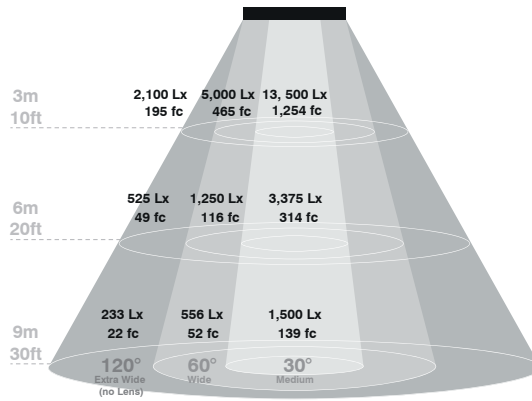

SUMOSPACE

BRIGHTER LIGHTER BETTER

You asked for a bi-color fixture with the output of a 6K space light and the power consumption of an LED, for vibrant color rendition that needs no adjustment or filtering, for entirely passive cooling without fans, for interchangeable optics for incredible output and beam control, and for a light and durable construction under 5.5 Kg. With the SUMOSPACE we invite you to re-imagine with us the concept of studio overhead lighting.

SUMOLIGHT
MADE IN GERMANY

TECHNICAL SPECIFICATIONS

- Powerful Output up to 13,500 Lux [1,254 fc] at 3 m [10 ft]
- Bi-Color, Smooth and Accurate Color Adjustment 3,000-6,000 K
- Ultra High Color Rendition TLCI 99, CRI 95
- Interchangeable Optics for 30°, 60°, 120° Beam Angle
- 0-100% Dimming Range
- Flicker Free at Infinite Frame Rates
- DMX/RDM, Ethernet and Wireless Interfaces
- Passive Cooled, No Fans or Moving Parts
- 500 W Power Consumption
- Fixture Weight 5.5 Kg [12 lbs]

PHOTOMETRICS

Bi-Color Unit measured at 4,500 K

COLOR RENDITION

SUMOSPACE CONFIGURATIONS

SUMOSPACE with Optics

With Reflector and Target

With Reflector, Short Skirt and Target

With Reflector, Long Skirt and Target