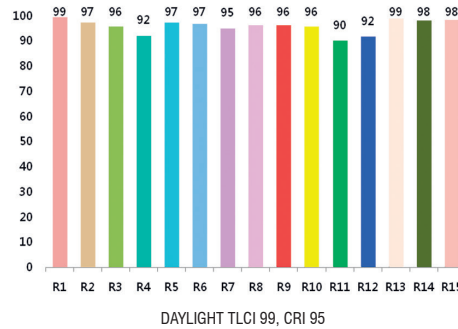

SUMOSPACE

BRIGHTER LIGHTER BETTER

You asked for a bi-color fixture with the output of a 6K space light and the power consumption of an LED, for vibrant color rendition that needs no adjustment or filtering, for entirely passive cooling without fans, for interchangeable optics for incredible output and beam control, and for a light and durable construction under 5.5 Kg. With the SUMOSPACE we invite you to re-imagine with us the concept of studio overhead lighting.

SUMOLIGHT
MADE IN GERMANY

TECHNICAL SPECIFICATIONS

- Powerful Output up to 13,500 Lux [1,254 fc] at 3 m [10 ft]
- Bi-Color, Smooth and Accurate Color Adjustment 3,000-6,000 K
- Ultra High Color Rendition TLCI 99, CRI 95
- Interchangeable Optics for 30°, 60°, 120° Beam Angle
- 0-100% Dimming Range
- Flicker Free at Infinite Frame Rates
- DMX/RDM, Ethernet and Wireless Interfaces
- Passive Cooled, No Fans or Moving Parts
- 500 W Power Consumption
- Fixture Weight 5.5 Kg [12 lbs]

PHOTOMETRICS

Bi-Color Unit measured at 4,500 K

COLOR RENDITION

SUMOSPACE CONFIGURATIONS

SUMOSPACE with Optics

With Reflector and Target

With Reflector, Short Skirt and Target

With Reflector, Long Skirt and Target